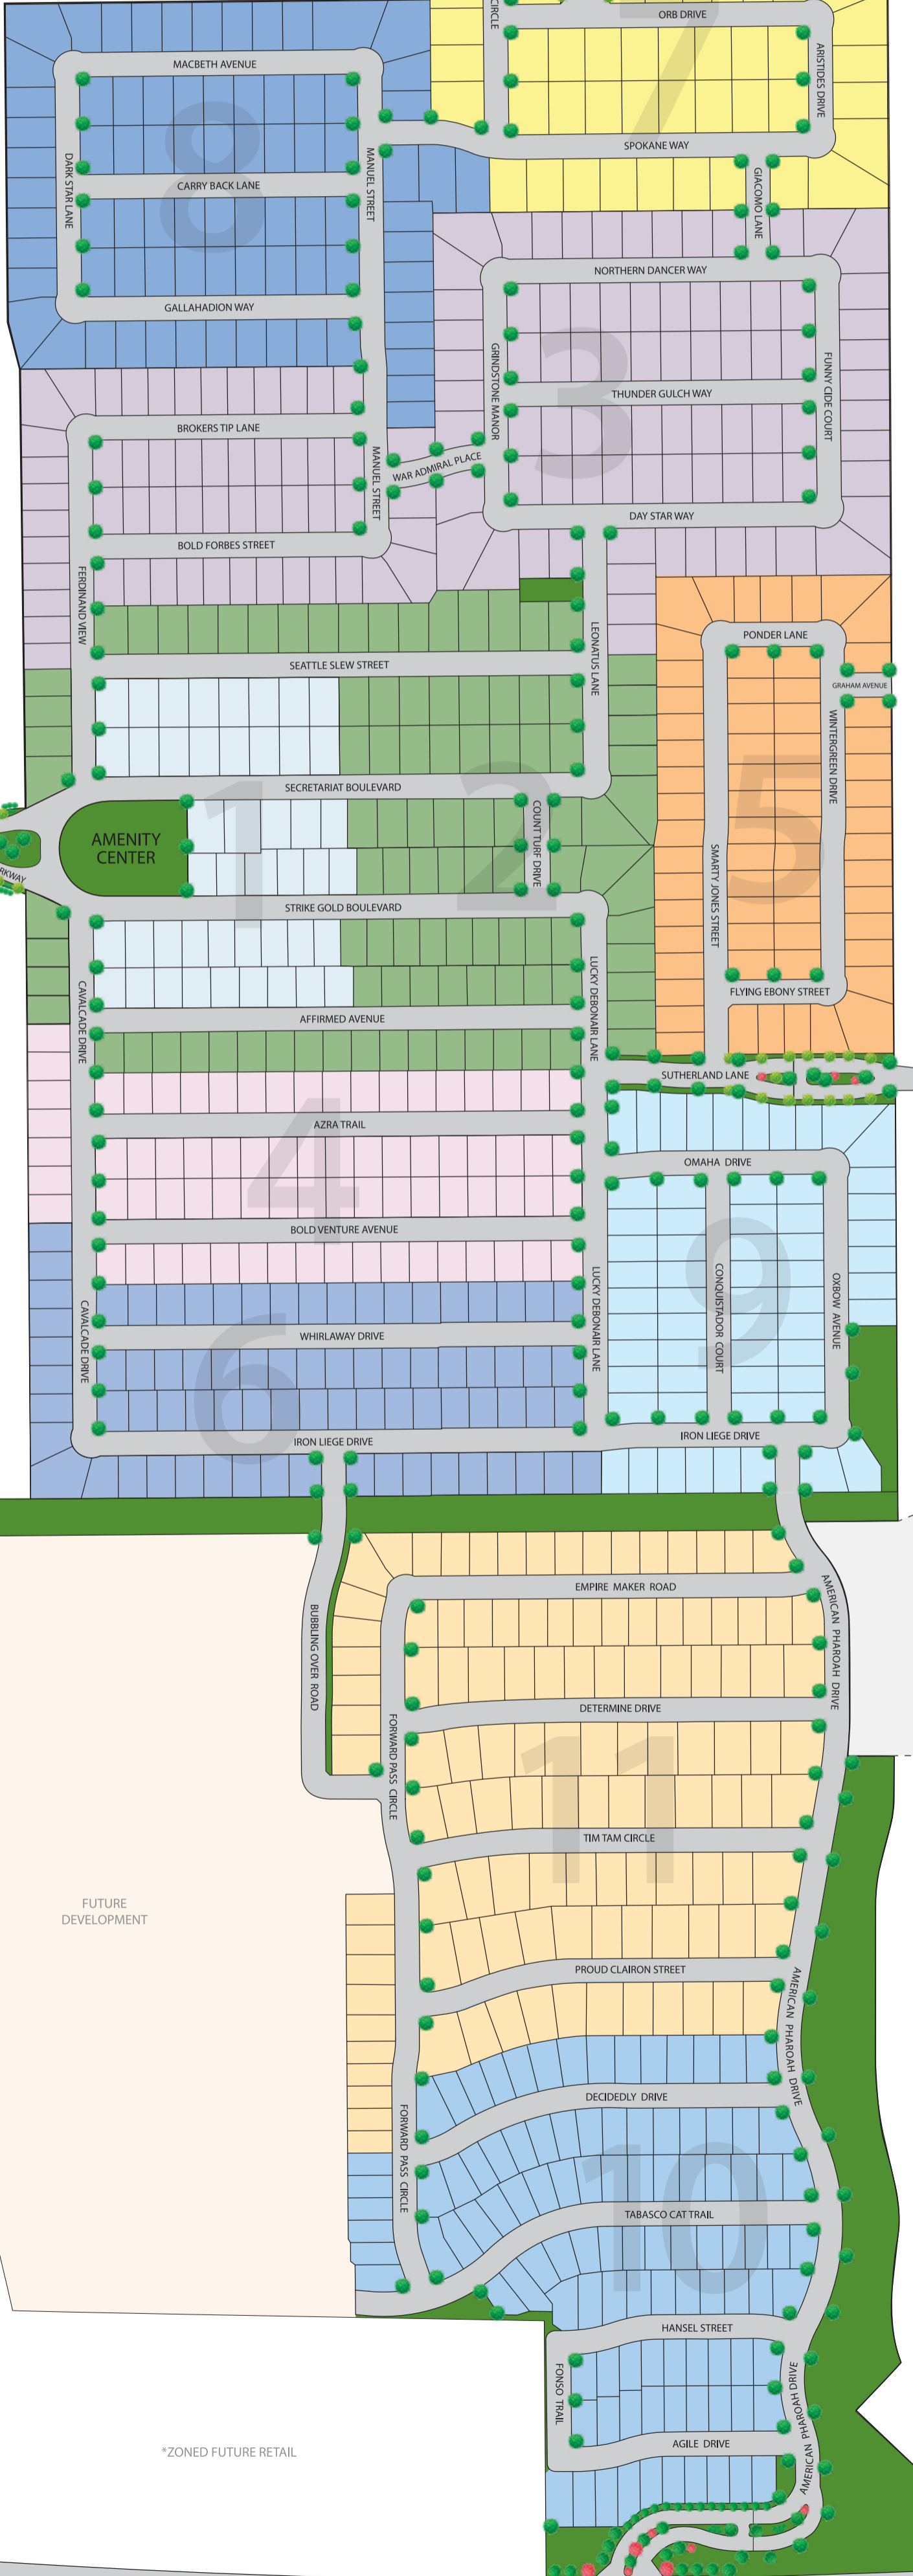

LEXINGTON COUNTRY

MASTER PLANNED GATED COMMUNITY

ELDORADO PARKWAY

*ZONED FUTURE LIGHT RETAIL

Liscano Elementary School

*ZONED FUTURE RETAIL/MULTI-FAMILY

*ZONED FUTURE LIGHT COMMERCIAL

*ZONED FUTURE LIGHT RETAIL

*ZONED FUTURE LIGHT COMMERCIAL

*ZONED FUTURE RETAIL

*ZONED FUTURE RETAIL

FRISCO ISD OWNED PROPOSED SCHOOL SITE

LEGEND BY PHASES

- PHASE 1
- PHASE 2
- PHASE 3
- PHASE 4
- PHASE 5
- PHASE 6
- PHASE 7
- PHASE 8
- PHASE 9
- PHASE 10
- PHASE 11
- FUTURE DEVELOPMENT
- PARKS/OPEN SPACE